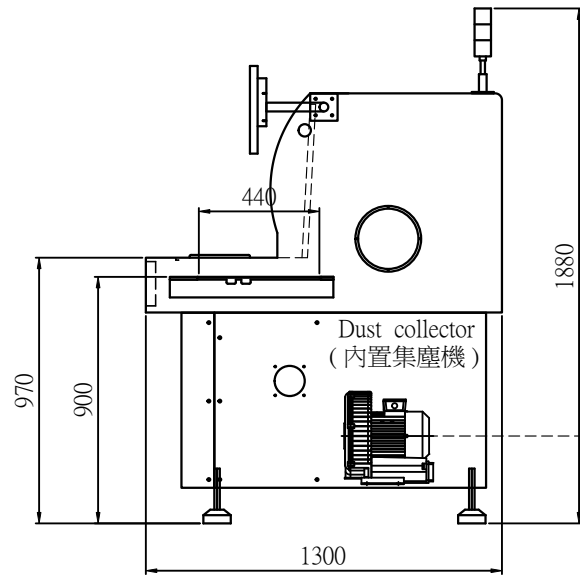

Standard (標準)
 Lower dust collector (下集塵器)
 Working area (工作範圍) : 330 x 440 mm

Option (選配)
 Both Upper dust collector and Auto tool exchange are install (上集塵器 + 自動換刀)
 Working area (工作範圍) : 330 x 420 mm

Dust collector (內置集塵機)

2 HP
 Standard (標準)
 Only 2HP (只能 2HP)