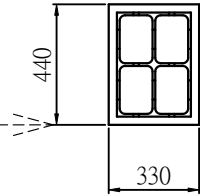

Standard (標準)
 Lower dust collector (下集塵器)
 Working area (工作範圍) : 330 x 440 mm

Option (選配)
 Both Upper dust collector and Auto tool exchange are install (上集塵器 + 自動換刀)
 Working area (工作範圍) : 330 x 420 mm