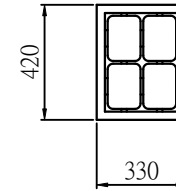

Standard (標準)
 Lower dust collector (下集塵器)
 Working area (工作範圍) : 330 x 440 mm

Option (選配)
 Both Upper dust collector and Auto tool exchange are install (上集塵器 + 自動換刀)
 Working area (工作範圍) : 330 x 420 mm