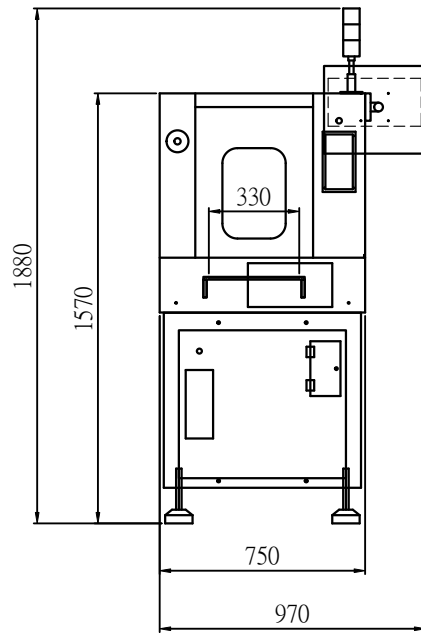

Standard (標準)
 Lower dust collector (下集塵器)
 Working area (工作範圍) : 330 x 440 mm

Option (選配)
 Both Upper dust collector and Auto tool exchange are install (上集塵器 + 自動換刀)
 Working area (工作範圍) : 330 x 420 mm